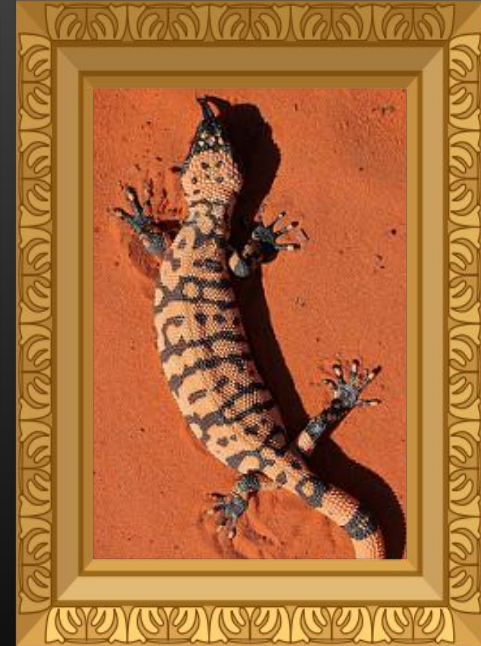

Picture from onlinelibrary.utah.gov

Why the Gila Monster?

The Gila Monster or *Heloderma Suspectum*, will represents many great qualities to have in a state symbol because:

- The Gila Monster is rare
- These creatures are venomous, but they are very shy and not aggressive at all, and will only bite if attacked or threatened.
- The Gila Monster is near threatened, so we need to protect it.^{5,6}

Type 2 Diabetic Treatment and Gila Monster Traits

The Gila Monster is also useful on a medical level.

“One component of their venom, *exenatide* (ex-en-a-tide), has already been approved by the FDA ... (as) a drug used in the treatment of Type-II diabetes.” says Dr. Heyborne, *{Professor of SUU in Cedar City}*.

Picture from Kids.sandiegozoo.org

And to be honest, look how adorable these creatures are!

Reticulated Gila Monster

Baby Gila Monsters (Above)

Banded Gila Monster

*Thanks to Cameron Rognan (Left & Right)
& National Geographic Kids (Middle) for pictures.*

*Gila monsters also have 2 distinct stripe
stripe patterns,
Reticulated (Left) or Banded (Right)*

In Conclusion...

We would like the Gila monster to be Utah's State reptile because:

- The Gila monster is a great reptile in many different aspects.
- This reptile represents a lot of the great qualities that our amazing state Utah has, such as **perseverance, willing to fight for important things**, and have **incredible stamina**.
- Gila monsters are **unique & irreplaceable**.