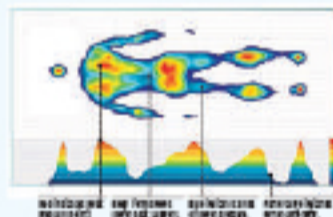

STEP 1
Comfort level measurement

STEP 2
Choose your bed as recommended by Xsensor

STEP 3
Sleep on your new mattress

The *Comfort Map* image shows how well a mattress conforms to your customer's body, and the curve illustrates pressure distribution.

\$299
Queen Set

BEVERLEY ET

Twin Set... \$199
Full Set... \$269
King Set... \$499

MATTRESS

Adjustable Queen Bases
Starting at

\$699!

Serta

\$399
Queen Set