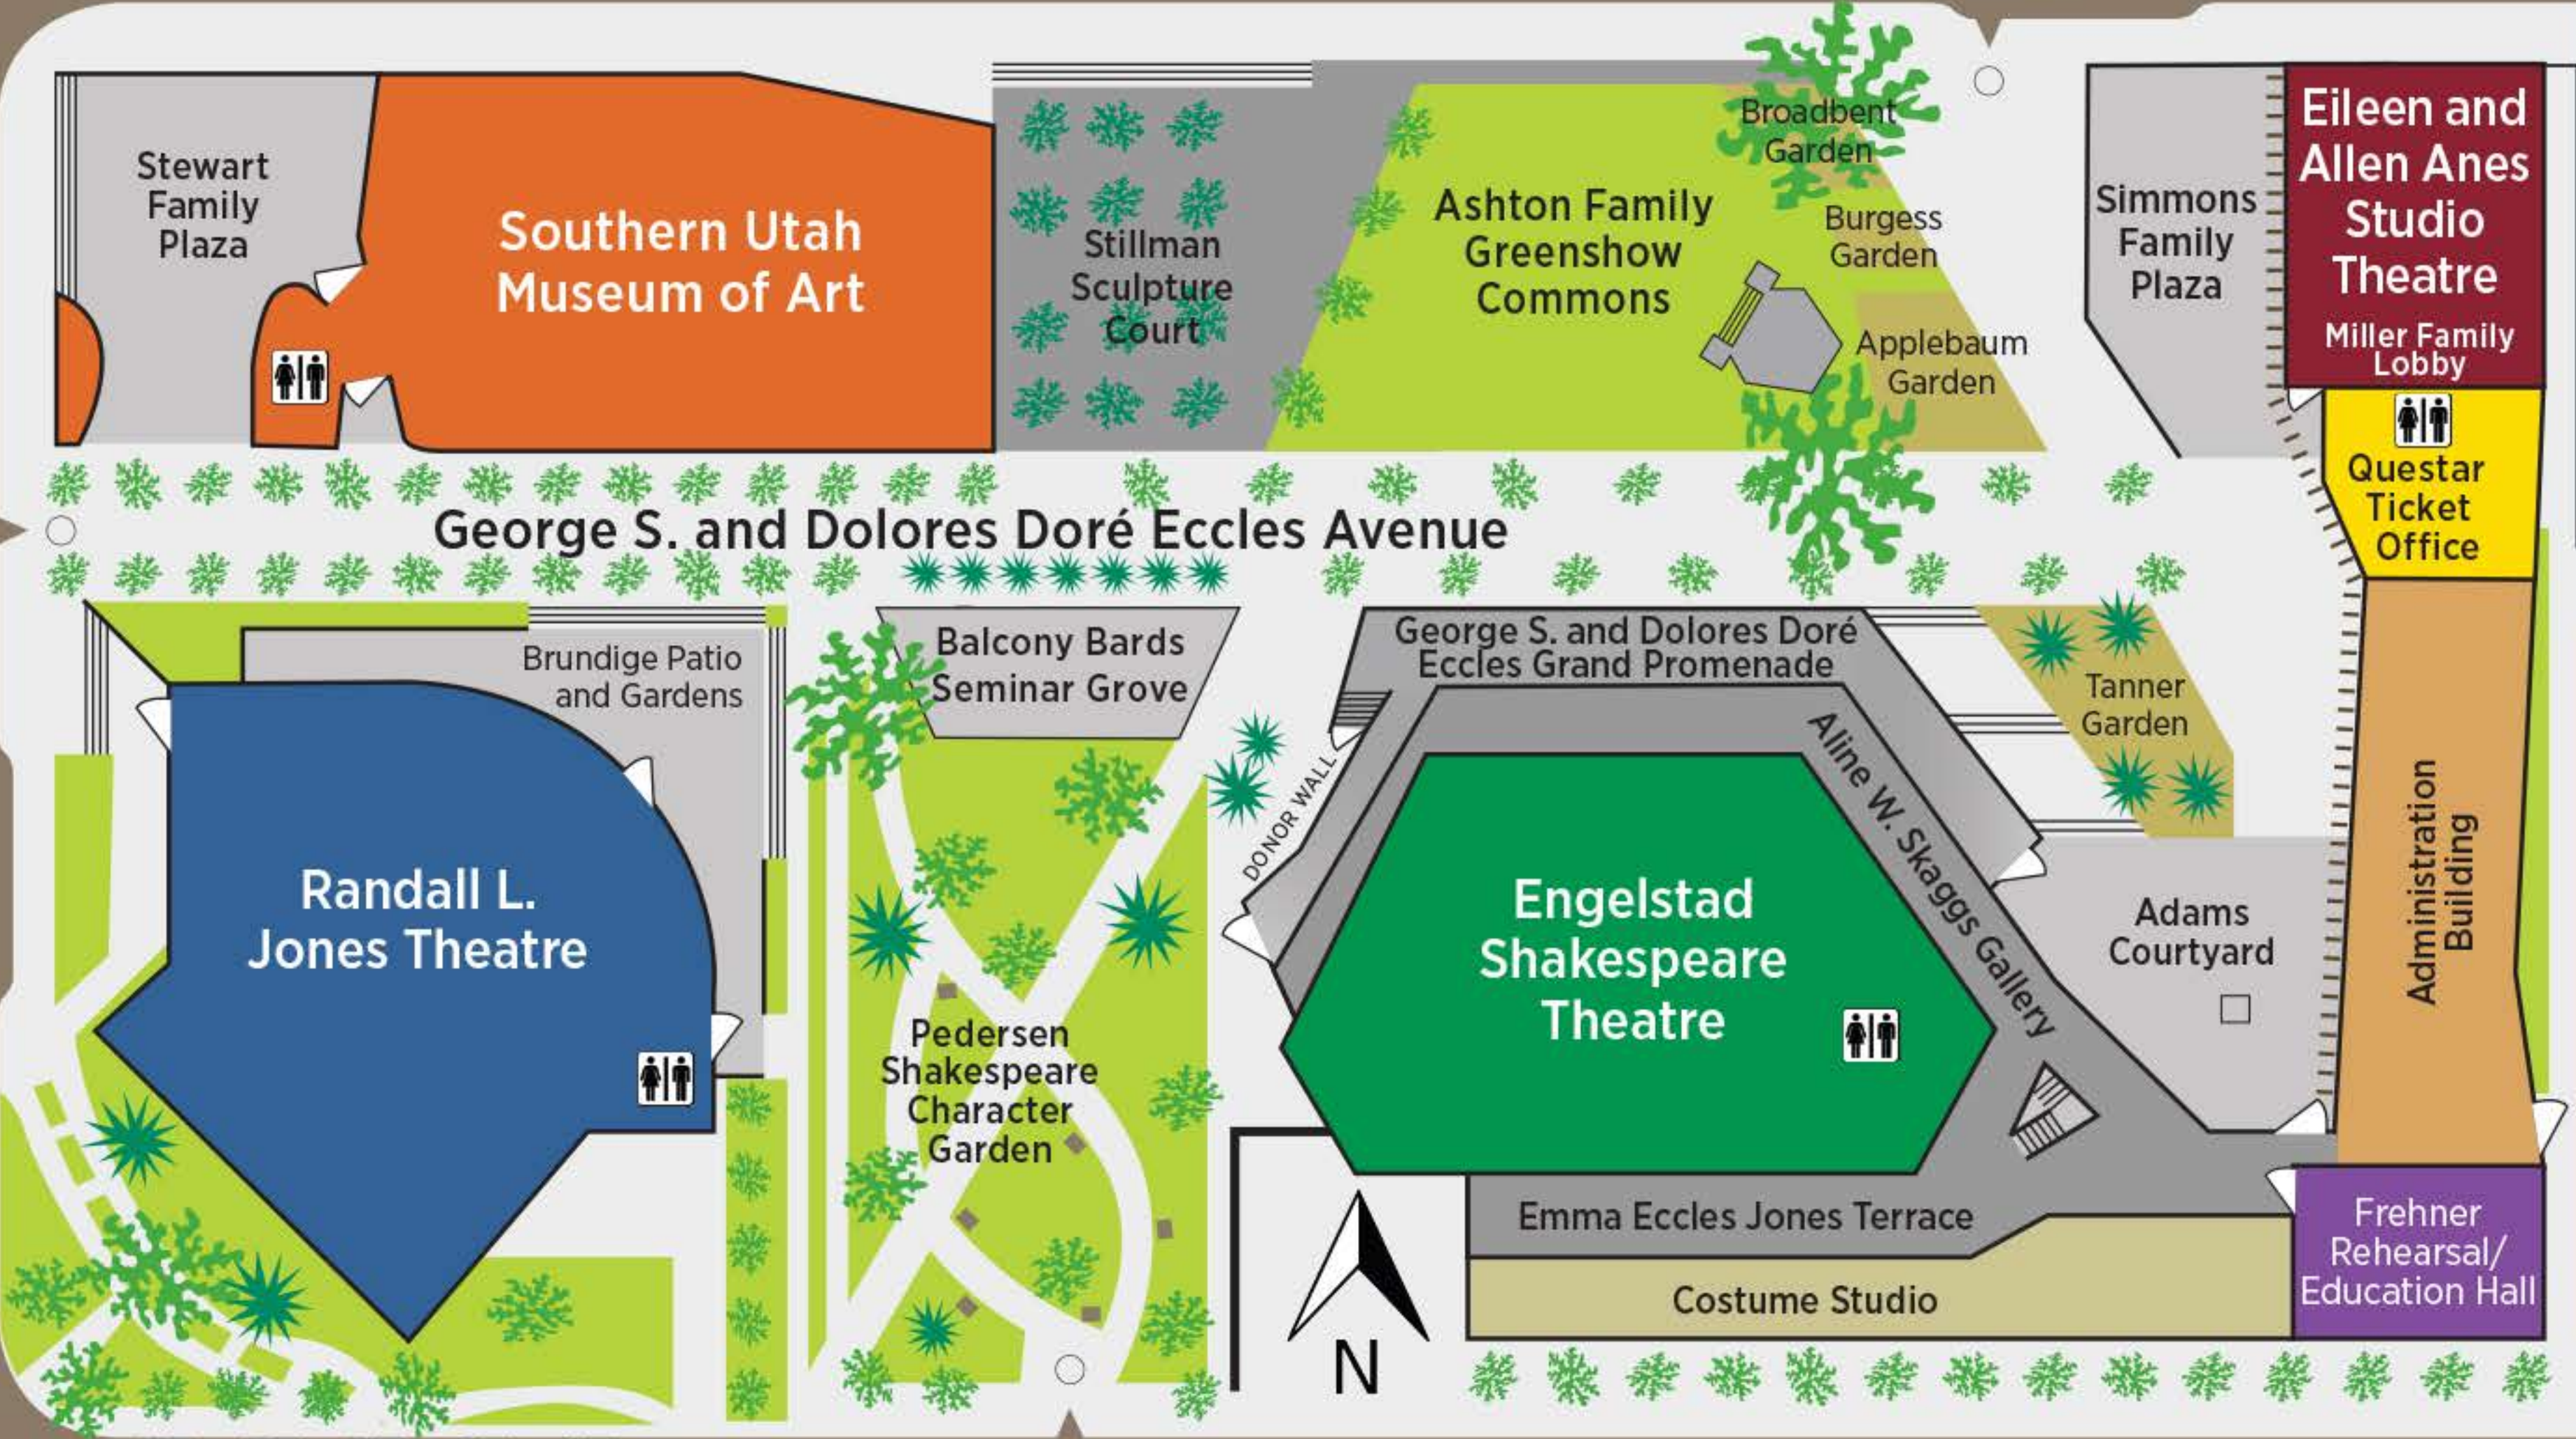

THE BEVERLEY TAYLOR SORENSON CENTER FOR THE ARTS

PATRON PARKING

Center Street/University Boulevard

Entrance

Main Street

300 West

Entrance

CHILD CARE - (123 South)

Entrance

Shakespeare Lane (One Way)