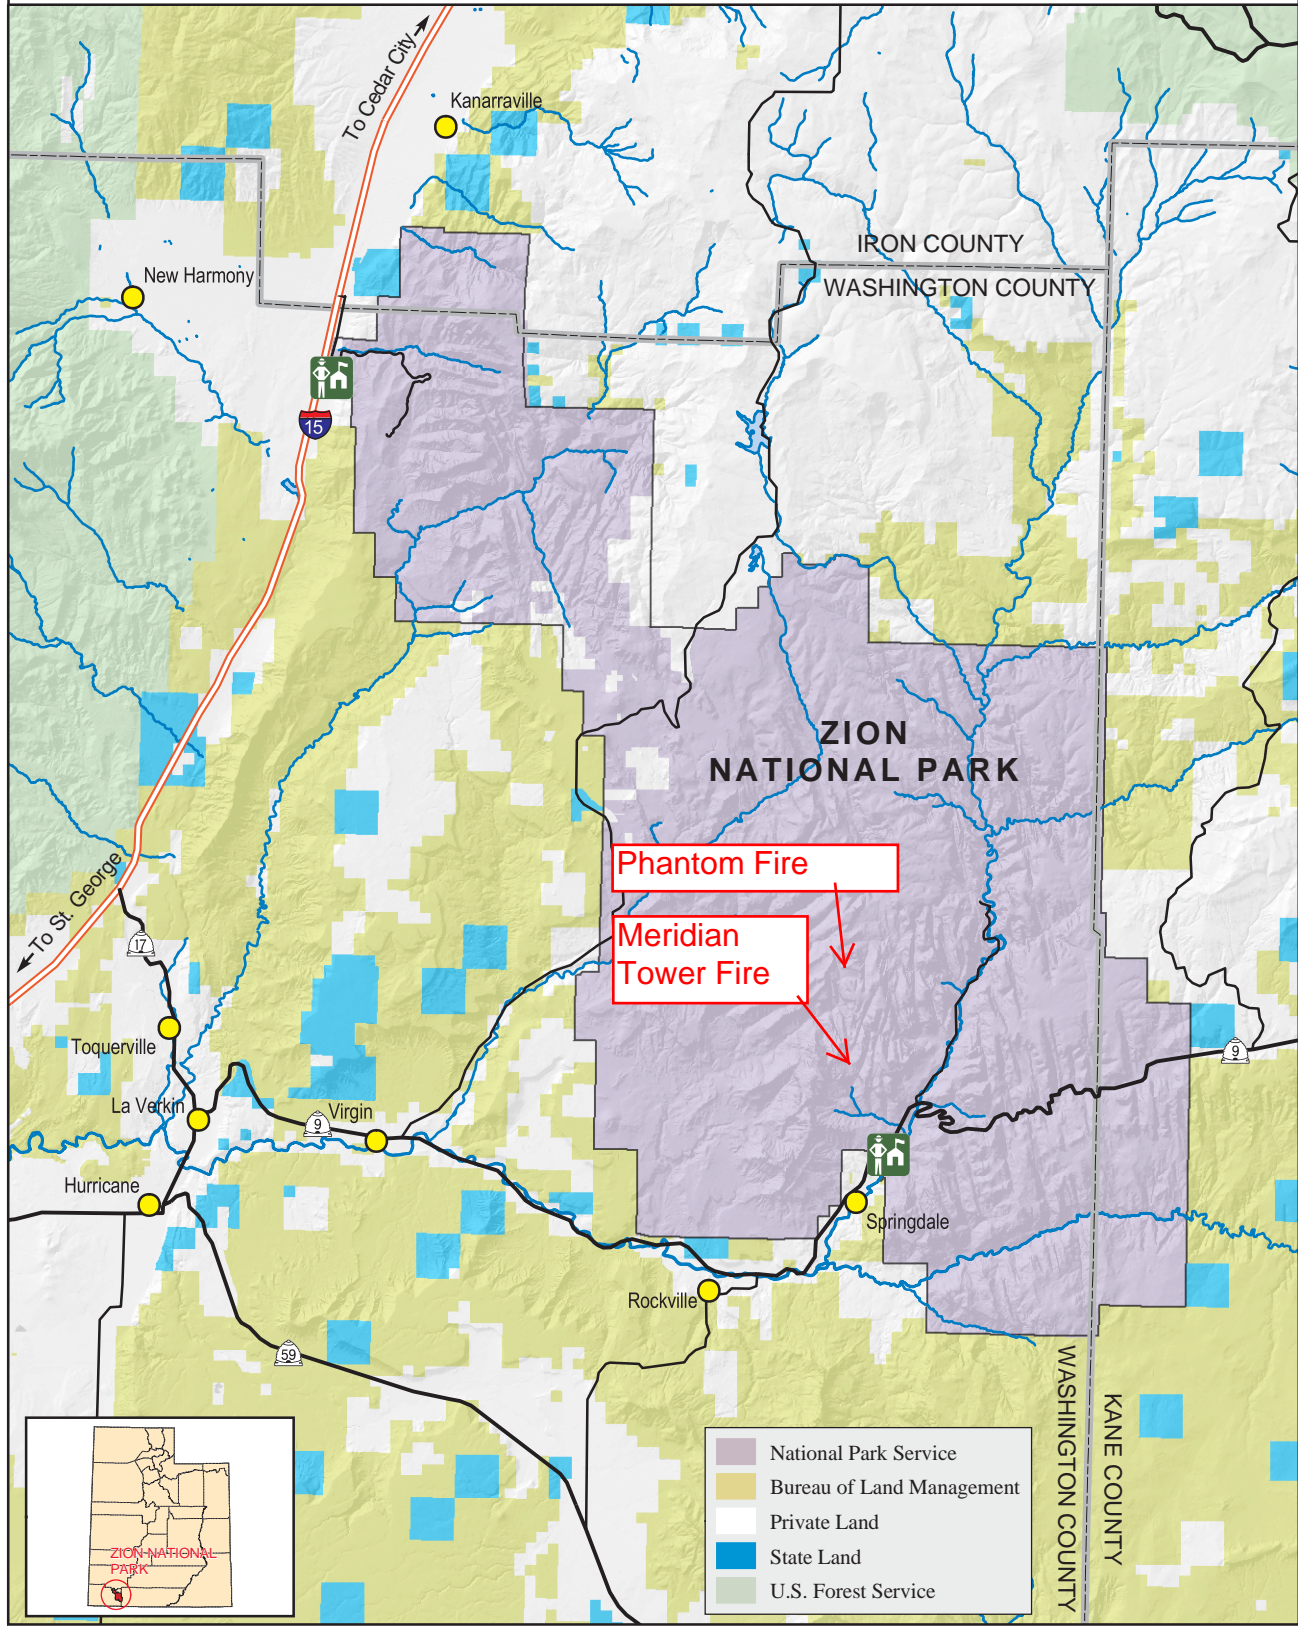

# Map A: General Location

Map Projection: Transverse Mercator,  
 UTM Coordinate System, Zone 12,  
 Datum: NAD 1983

The National Park Service does not  
 assume responsibility for information  
 accuracy, precision, or completeness  
 as displayed on this map.

Map produced by Zion National Park,  
 Resource Management & Research, GIS Program

October 2004